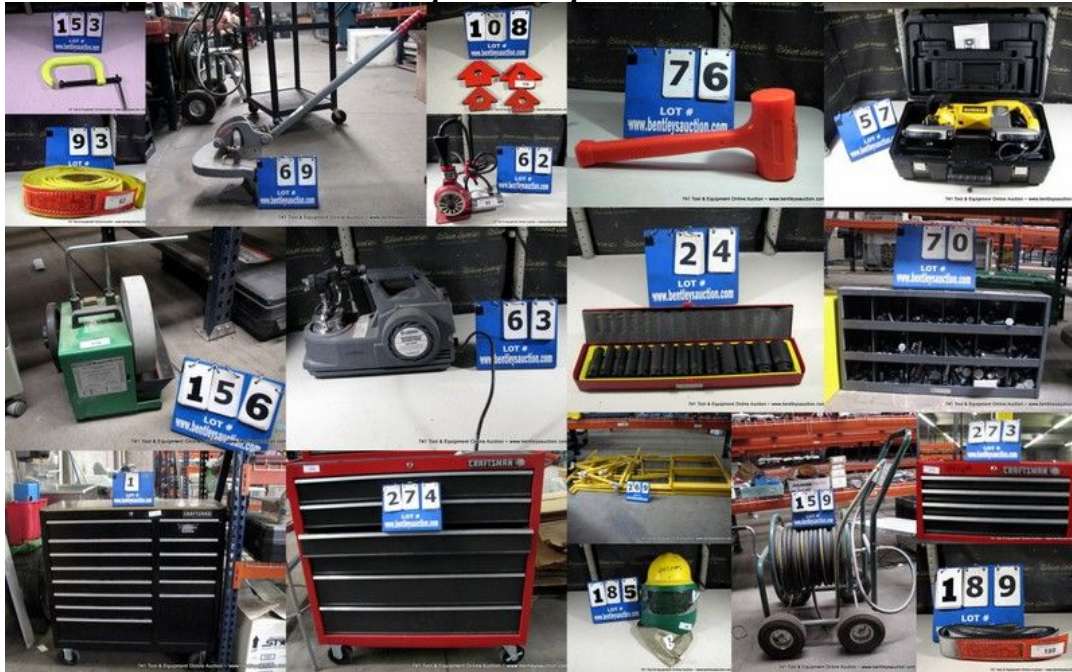

Bentley's Auction

is pleased to present:

Garrecht Tools & Equipment Online Auction

Bidding Opens: Friday, January 5, 2018, at 12:00 AM MST

Bidding Closes: Wednesday, January 17, 2018, at 7:00 PM MST (soft close)

Sale Type: Online – Internet Only – Timed Auction

Featuring: 274 Lots ~ 274 Items ~ 274 Images

Terms:

15% Buyer's Premium * 5% CASH DISCOUNT \\All Major Credit Cards Accepted//

IMPORTANT - PLEASE READ:

ALL ITEMS ARE SOLD "AS IS, WHERE IS & WITH ALL FAULTS or DEFECTS. It is the buyer's responsibility to view, inspect the auction items prior to bidding. Any guarantees written or implied as to the authenticity or condition of the items being sold are NOT the responsibility of the auction company or seller and should be determined by the buyer's own inspection & discretion.

LOAD OUT TIMES:

Thursday, January 18, 2018, 9:00 AM - 5:00 PM MST

Thank you for attending today's auction! Visit bentleysauction.com for upcoming auctions!

Bentley & Associates, LLC
4900 Pan American East Freeway NE, Albuquerque, NM 87109
505.344.1812 | 505.344.1181 fax | www.bentleysauction.com